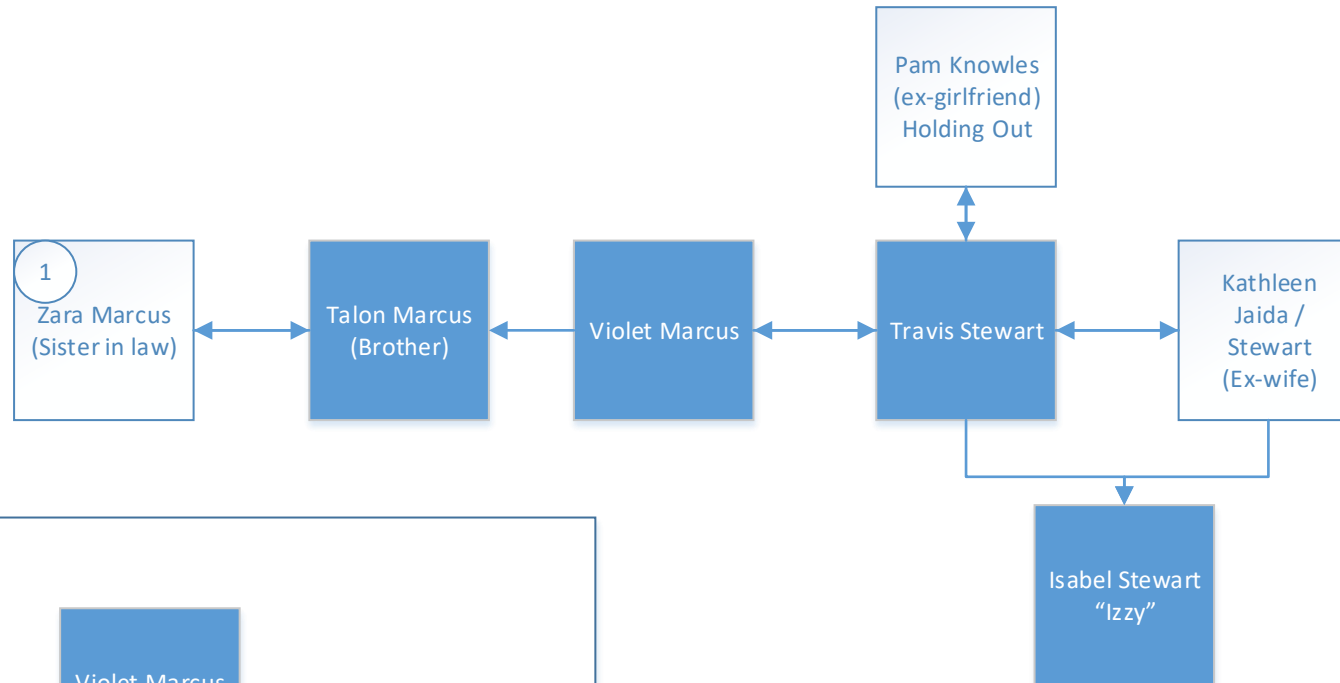

	Spouse & immediate family
	Extended family incl their spouse / ex-spouse
	Deceased

1	Refer to the Marcus Family Tree
2	Refer to Josie's Family Tree

Marcus Family Tree

Notes:

- Talon Uncle passed away 5 years before Holding out and passed the club to Talon. That's what caused the rift between Talon and Violet
- Drake got his name from Deanna Drake. To honour the Drake family who took her in
- David was killed by Talon/Pick and the club
- Unknown if Maya took on the Marcus surname or if her surname was changed from Edgingway

Josie's Family Tree

Notes:

- Opened a Bar in XX
- Married in XX
- Twin born after Fallout (names in epilogue)
- Eli and Caden changed their surnames to Alexander
- Mrs Adams was killed by Cameron and his father

■	Spouse & immediate family
□	Extended family incl their spouse / ex-spouse
□	Deceased

0	Refer to Alexander Family Tree
1	Refer to the Marcus Family Tree

Stewart (& PI) Family Tree

Notes:

- Izzy's mum threatens her while at Kindergarten and previously stabbed Travis with a knife
- Izzy doesn't have contact with her mum as she is unstable
- Travis and Vi met in University
- Business partner Link has taken over Travis's business

■	Spouse & immediate family
	Extended family incl their spouse / ex-spouse
	Deceased

0	Refer to Alexander Family Tree
1	Refer to the Marcus Family Tree

Drake & Daniels Family Tree

Notes:

- Grady killed Jason in Deanna's house
- Mr & Mrs Drake were killed by Jason
- Kathy died of a drug overdose in her home
- Swan was 2 when her mother died
- Oscar the dog is a breed similar to a Pomeranian
- Swan didn't speak much until Deanna took her to the doctor