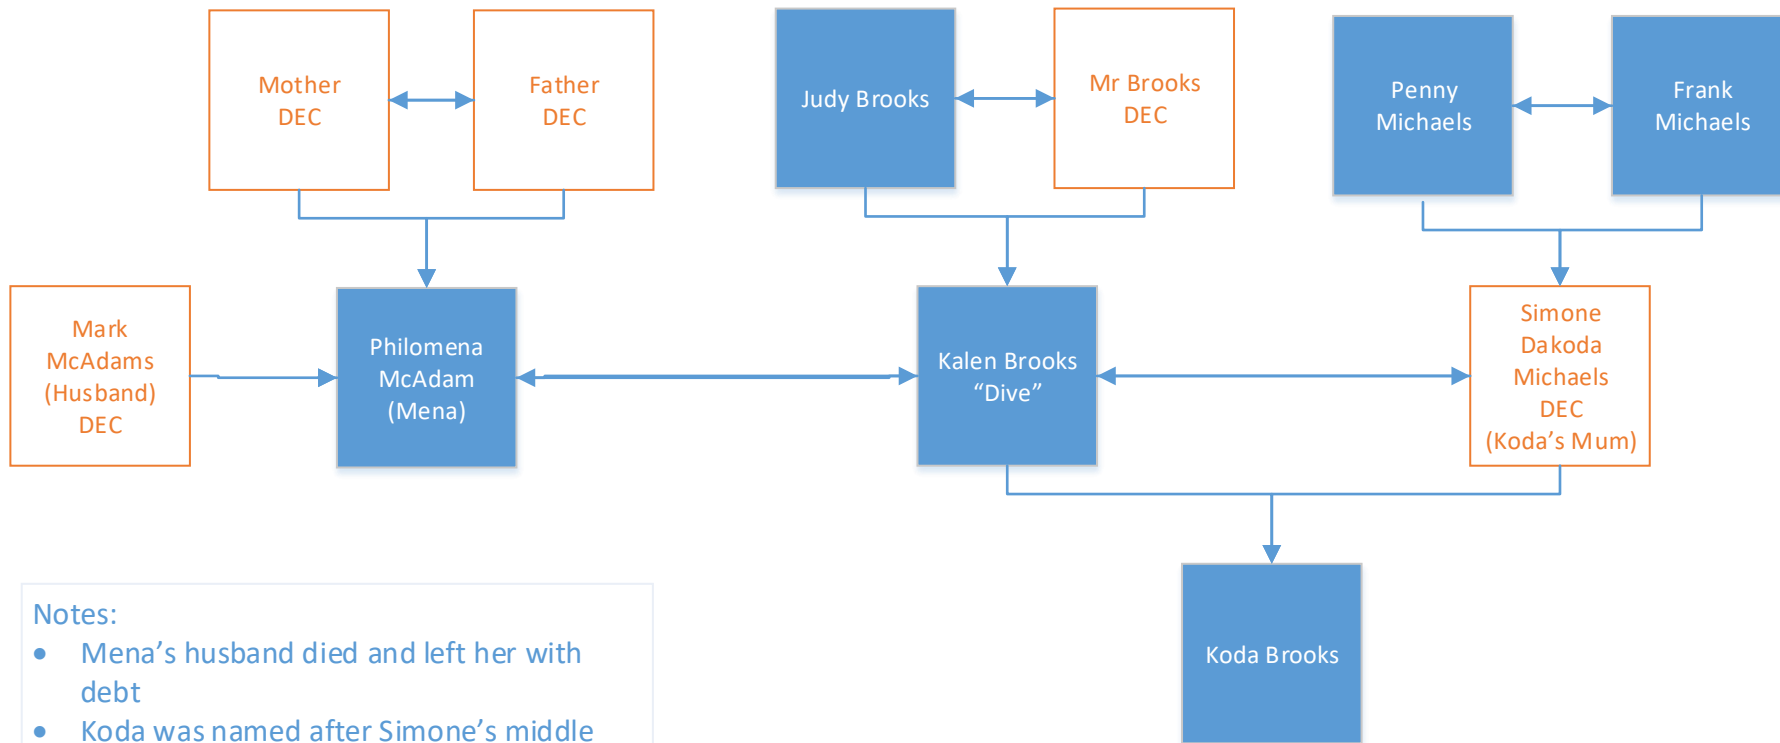

Brooks Family Tree

Notes:

- Mena's husband died and left her with debt
- Koda was named after Simone's middle name "Dakoda"
- Simone died of a brain tumor and tumors surrounding her heart during labor with Koda

	Spouse & immediate family
	Extended family incl their spouse / ex-spouse
	Deceased

0	TBC
0	TBC