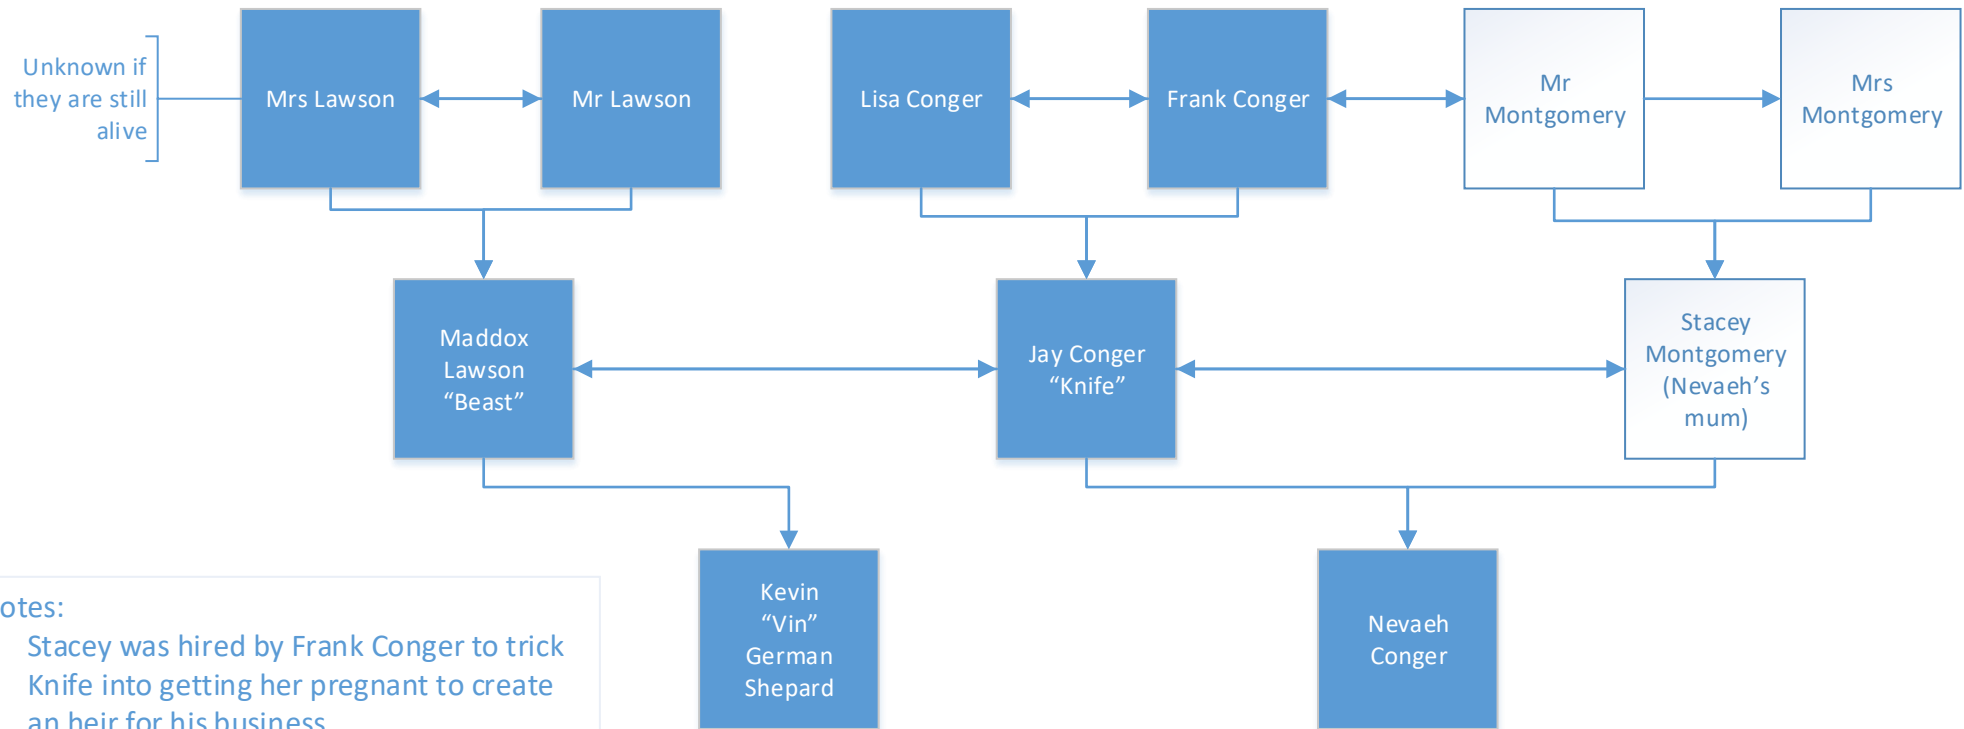

	Spouse & immediate family
	Extended family incl their spouse / ex-spouse
	Deceased

0	TBC
0	TBC

Kaidion Family Tree

Notes:

- Jenny is killed in Hiding Out after Slit and Handle betrayed the club and was working with Baxter
- Ashley Kent is killed by Jimmy Vandlove when she was 15
- Della named her baby after her sister

	Spouse & immediate family
	Extended family incl their spouse /ex-spouse
	Deceased

0	TBC
0	TBC

Lan / Easton / Parker Family Tree

- Notes:
- Shawn died 18 years ago – his mother killed him
 - Parker killed his mother, but it was ruled a suicide
 - Amit Ravel tried to marry his son off to gain business deals

- Spouse & immediate family
- Extended family incl their spouse / ex-spouse
- Deceased

- 6 Refer to Stoke & Black Family Tree
- 0 TBC

Maddox & Conger Family Tree

Notes:

- Stacey was hired by Frank Conger to trick Knife into getting her pregnant to create an heir for his business
- Beast loses his hearing due to a motorcycle accident in Sydney (Walking Out)

	Spouse & immediate family
	Extended family incl their spouse / ex-spouse
	Deceased

0	TBC
0	TBC

Liang & Torian Family Tree

Notes:

- Mary Torian took her own life with the drugs supplied by Alvin because she was suffering from Dementia
- Switch is now in jail
- Alvin is a drug addict and was kicked out of Hawks after he said stuff to Knife and Beast after he saw them kiss
- Poppy was sexually assaulted by Switch