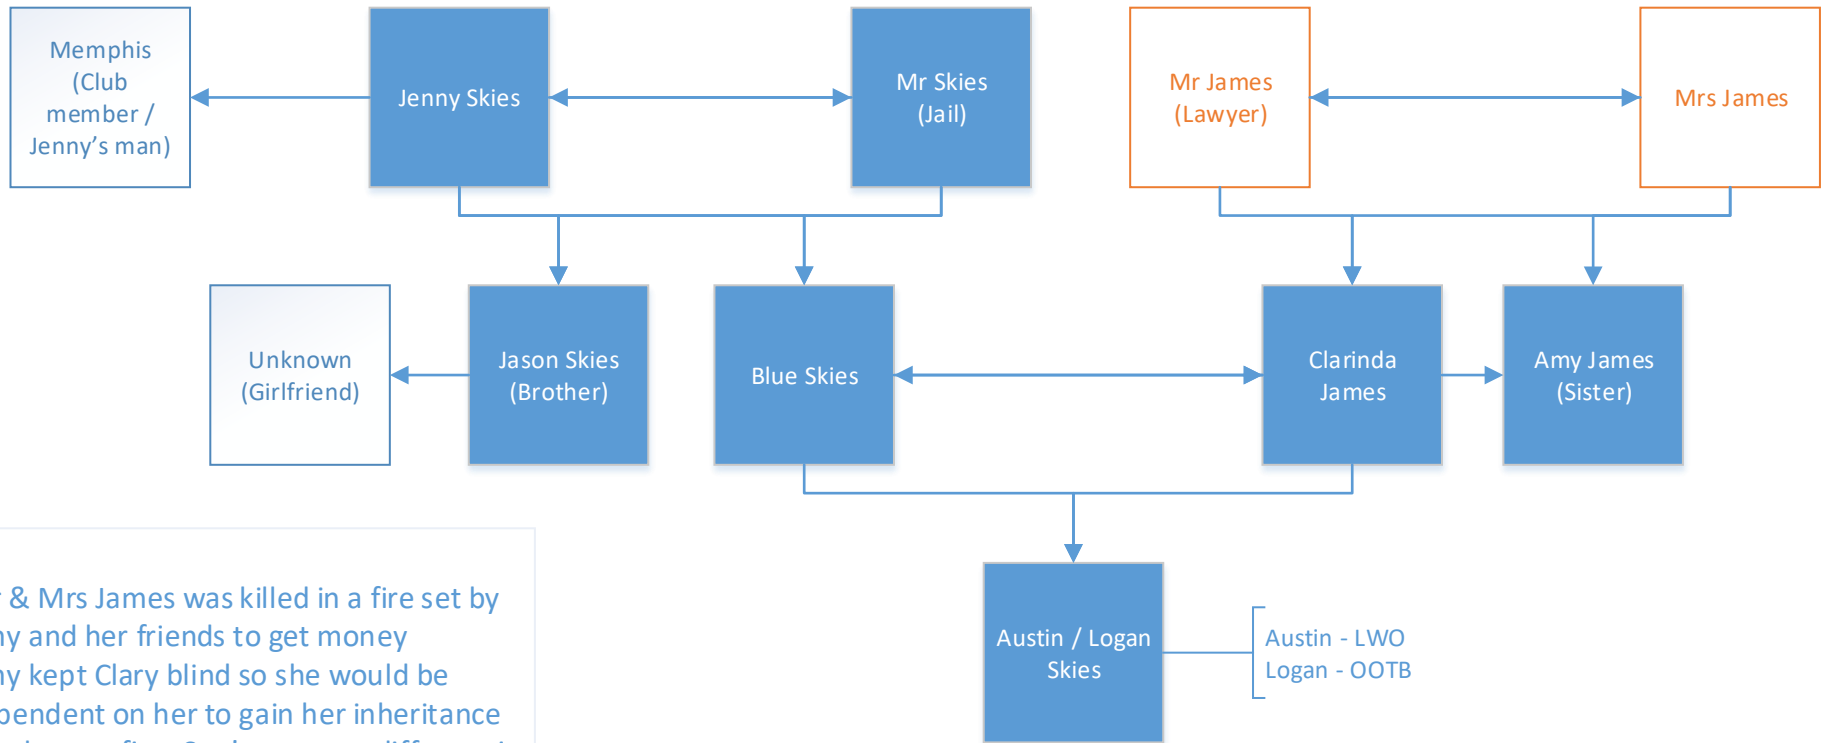

Josie's Family Tree

Notes:

- Opened a Bar in XX
- Married in XX
- Twin born after Fallout (names in epilogue)
- Eli and Caden changed their surnames to Alexander
- Mrs Adams was killed by Cameron and his father

■	Spouse & immediate family
	Extended family incl their spouse / ex-spouse
	Deceased

0	Refer to Alexander Family Tree
1	Refer to the Marcus Family Tree

Drake & Daniels Family Tree

Notes:

- Grady killed Jason in Deanna's house
- Mr & Mrs Drake were killed by Jason
- Kathy died of a drug overdose in her home
- Swan was 2 when her mother died
- Oscar the dog is a breed similar to a Pomeranian
- Swan didn't speak much until Deanna took her to the doctor

	Spouse & immediate family
	Extended family incl their spouse / ex-spouse
	Deceased

0	TBC
0	TBC

Kilpatrick & Morrison Family Tree

Notes:

- Fox and Ivy met on a dating site
- Ivy owns a café
- Ivy distanced herself from her family due to their abuse
- Ivy talks a lot
- No mention of Fax’s family
- Fox owns a construction company with Declan Stoke

	Spouse & immediate family
	Extended family incl their spouse / ex-spouse
	Deceased

0	TBC
0	TBC

Skies Family Tree

Notes:

- Mr & Mrs James was killed in a fire set by Amy and her friends to get money
- Amy kept Clary blind so she would be dependent on her to gain her inheritance
- Need to confirm Son's name as different in 2 books
- Mr Skies in jail for trying to kill Jenny while pregnant with Jason
- Jason is "slower" due to being deprived of oxygen when his father assaulted his mother while pregnant with him.