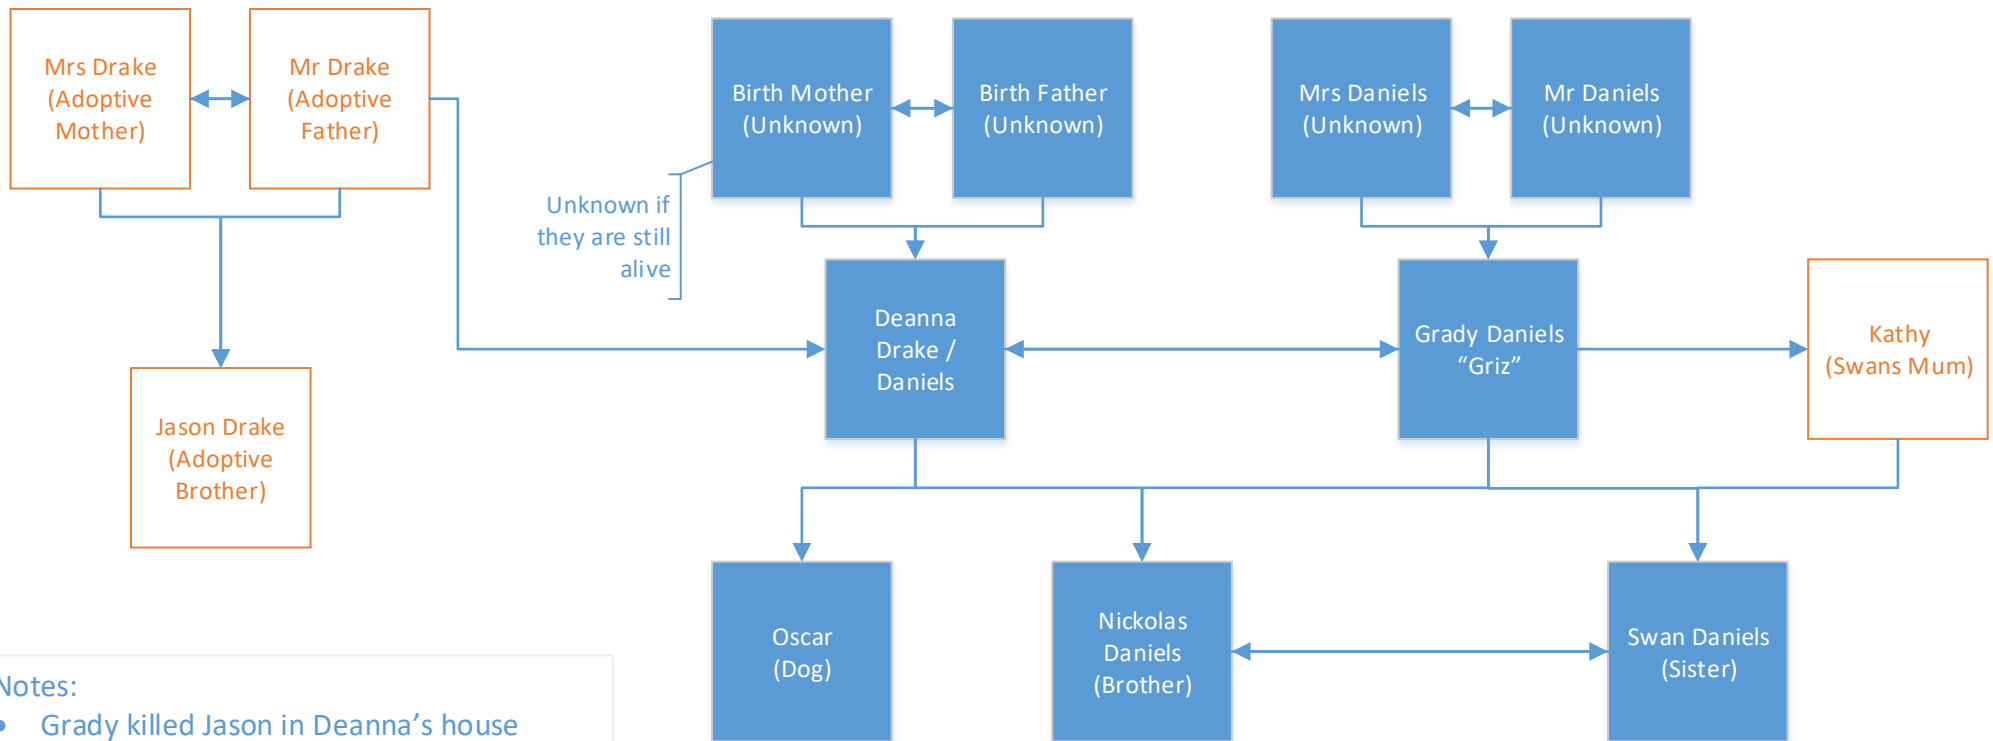

Josie's Family Tree

Notes:

- Opened a Bar in XX
- Married in XX
- Twin born after Fallout (names in epilogue)
- Eli and Caden changed their surnames to Alexander
- Mrs Adams was killed by Cameron and his father

■	Spouse & immediate family
□	Extended family incl their spouse / ex-spouse
□	Deceased

0	Refer to Alexander Family Tree
1	Refer to the Marcus Family Tree

Stewart (& PI) Family Tree

Notes:

- Izzy's mum threatens her while at Kindergarten and previously stabbed Travis with a knife
- Izzy doesn't have contact with her mum as she is unstable
- Travis and Vi met in University
- Business partner Link has taken over Travis's business

Warden & Spence Family Tree

Notes:

- Emmerson's mother passed away when she was 2
- Emmerson's father passed away when she was 17, he was 60 years old
- Gloria is Marilee's sister
- Gloria and Lenny were going to keep Emmerson in the basement until she received her inheritance

■	Spouse & immediate family
	Extended family incl their spouse / ex-spouse
	Deceased

0	Refer to Alexander Family Tree
1	Refer to the Marcus Family Tree

Drake & Daniels Family Tree

Notes:

- Grady killed Jason in Deanna's house
- Mr & Mrs Drake were killed by Jason
- Kathy died of a drug overdose in her home
- Swan was 2 when her mother died
- Oscar the dog is a breed similar to a Pomeranian
- Swan didn't speak much until Deanna took her to the doctor