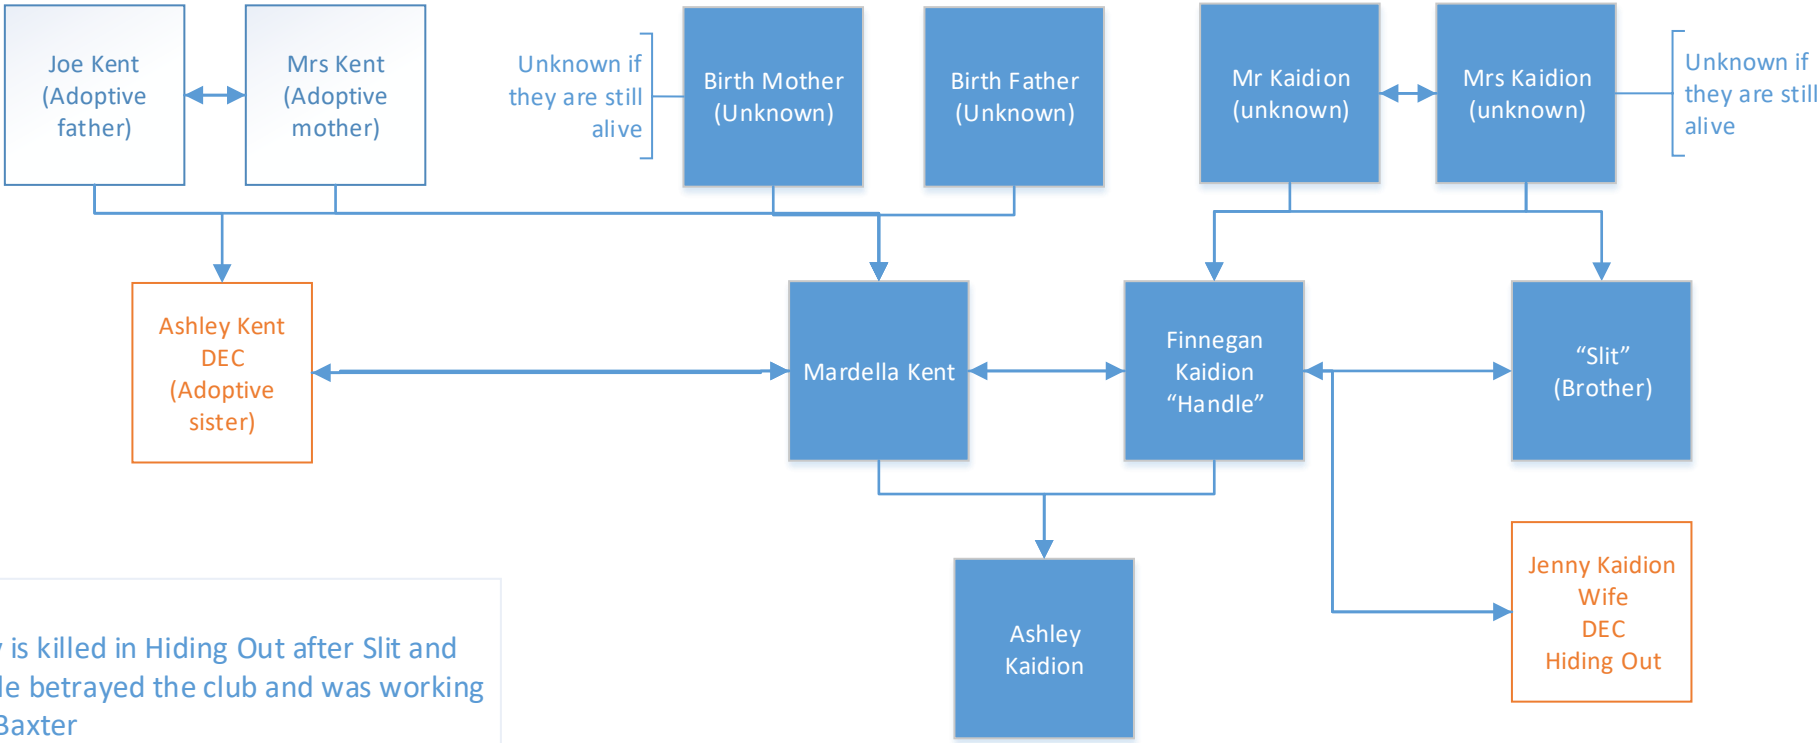

Josie's Family Tree

Notes:

- Opened a Bar in XX
- Married in XX
- Twin born after Fallout (names in epilogue)
- Eli and Caden changed their surnames to Alexander
- Mrs Adams was killed by Cameron and his father

	Spouse & immediate family
	Extended family incl their spouse / ex-spouse
	Deceased

0	TBC
0	TBC

Monroe Family Tree

Notes:

- Willow's parents died of an OD after stealing her money
- Willows sister drowned with Willow was 6
- Dodge's sister died in a car accident
- Colton was killed by Dodge for selling Willow
- Tex and Rommy moved from Sydney to Melbourne after their mum was killed

■	Spouse & immediate family
	Extended family incl their spouse / ex-spouse
	Deceased

0	TBC
0	TBC

Brooks Family Tree

Notes:

- Mena's husband died and left her with debt
- Koda was named after Simone's middle name "Dakoda"
- Simone died of a brain tumor and tumors surrounding her heart during labor with Koda

	Spouse & immediate family
	Extended family incl their spouse / ex-spouse
	Deceased

0	TBC
0	TBC

Kaidion Family Tree

Notes:

- Jenny is killed in Hiding Out after Slit and Handle betrayed the club and was working with Baxter
- Ashley Kent is killed by Jimmy Vandlove when she was 15
- Della named her baby after her sister