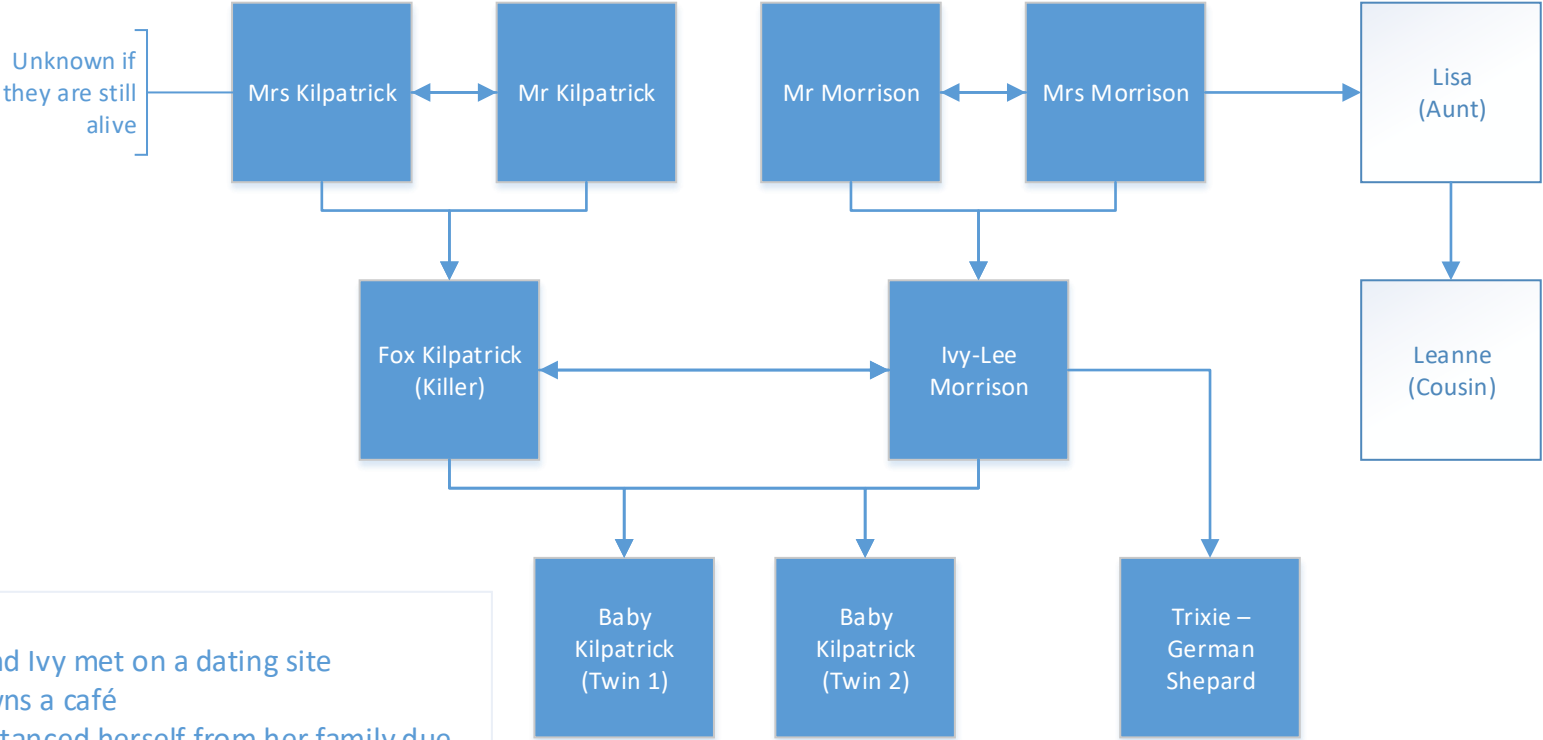

Josie's Family Tree

Notes:

- Opened a Bar in XX
- Married in XX
- Twin born after Fallout (names in epilogue)
- Eli and Caden changed their surnames to Alexander
- Mrs Adams was killed by Cameron and his father

Warden & Spence Family Tree

Notes:

- Emmerson's mother passed away when she was 2
- Emmerson's father passed away when she was 17, he was 60 years old
- Gloria is Marilee's sister
- Gloria and Lenny were going to keep Emmerson in the basement until she received her inheritance

■	Spouse & immediate family
	Extended family incl their spouse / ex-spouse
	Deceased

0	Refer to Alexander Family Tree
1	Refer to the Marcus Family Tree

Drake & Daniels Family Tree

Notes:

- Grady killed Jason in Deanna's house
- Mr & Mrs Drake were killed by Jason
- Kathy died of a drug overdose in her home
- Swan was 2 when her mother died
- Oscar the dog is a breed similar to a Pomeranian
- Swan didn't speak much until Deanna took her to the doctor

	Spouse & immediate family
	Extended family incl their spouse / ex-spouse
	Deceased

0	TBC
0	TBC

Kilpatrick & Morrison Family Tree

Notes:

- Fox and Ivy met on a dating site
- Ivy owns a café
- Ivy distanced herself from her family due to their abuse
- Ivy talks a lot
- No mention of Fax’s family
- Fox owns a construction company with Declan Stoke