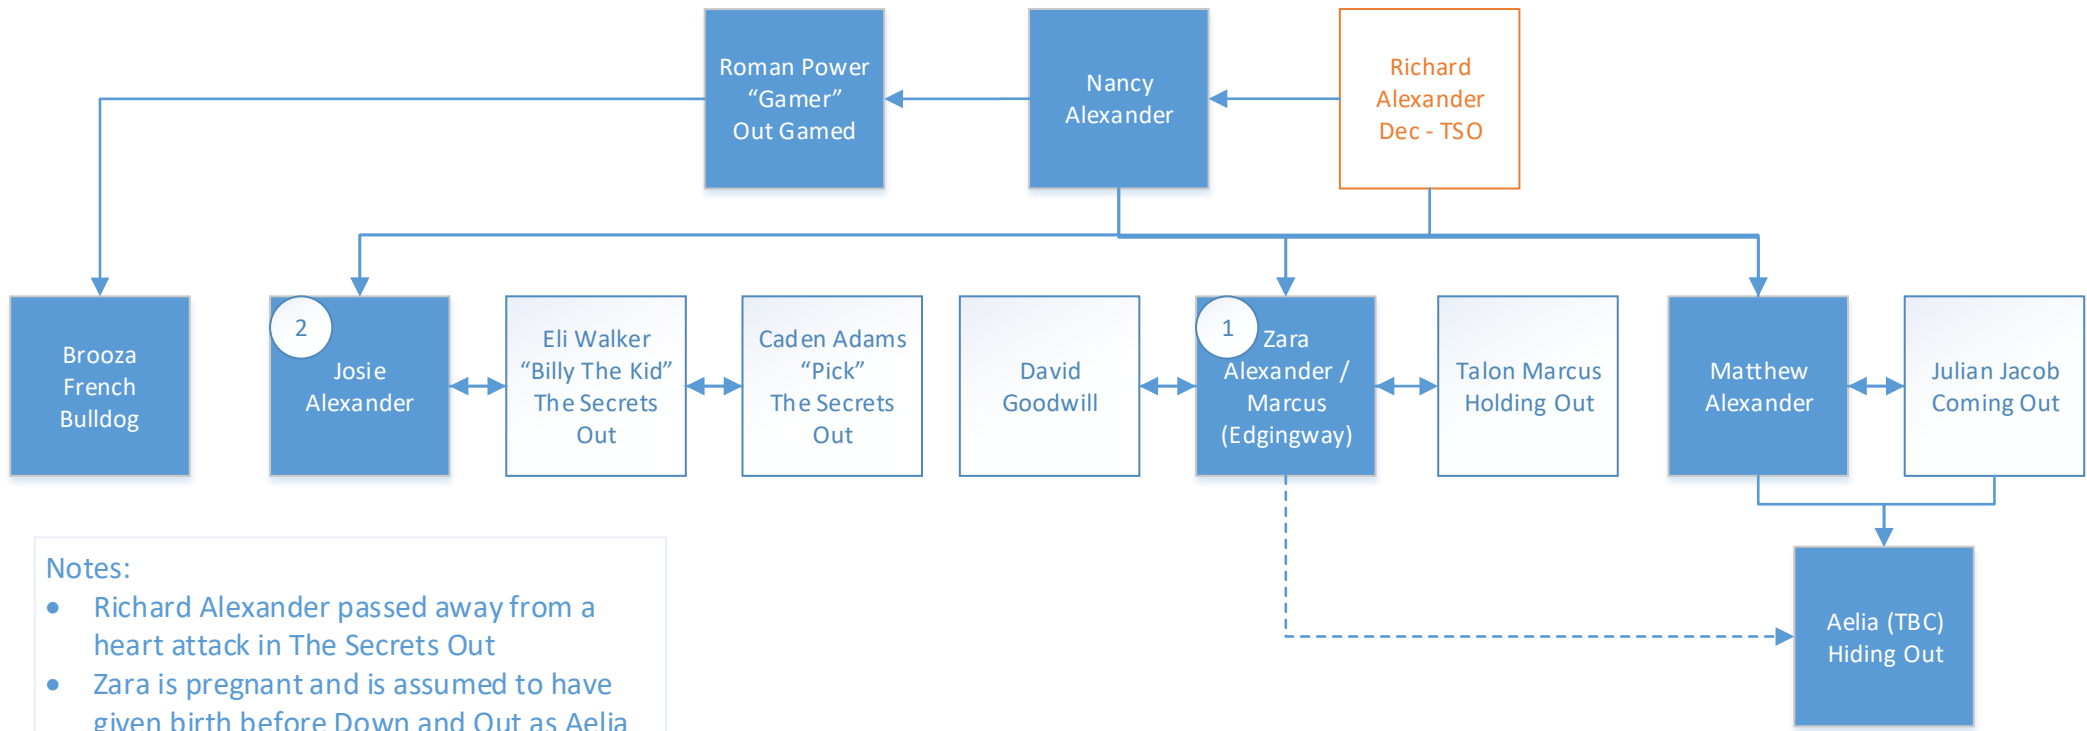

Alexander Family Tree

Notes:

- Richard Alexander passed away from a heart attack in The Secrets Out
- Zara is pregnant and is assumed to have given birth before Down and Out as Aelia is a few months older than Koda
- It is not said if Julian and Mattie are ever married and what surname they have taken and provided to Aelia

	Spouse & immediate family
	Extended family incl their spouse / ex-spouse
	Deceased

1	Refer to the Marcus Family Tree
2	Refer to Josie's Family Tree

Marcus Family Tree

Notes:

- Talon Uncle passed away 5 years before Holding out and passed the club to Talon. That's what caused the rift between Talon and Violet
- Drake got his name from Deanna Drake. To honour the Drake family who took her in
- David was killed by Talon/Pick and the club
- Unknown if Maya took on the Marcus surname or if her surname was changed from Edgingway

Josie's Family Tree

Notes:

- Opened a Bar in XX
- Married in XX
- Twin born after Fallout (names in epilogue)
- Eli and Caden changed their surnames to Alexander
- Mrs Adams was killed by Cameron and his father

■	Spouse & immediate family
	Extended family incl their spouse / ex-spouse
	Deceased

0	Refer to Alexander Family Tree
1	Refer to the Marcus Family Tree

Drake & Daniels Family Tree

Notes:

- Grady killed Jason in Deanna's house
- Mr & Mrs Drake were killed by Jason
- Kathy died of a drug overdose in her home
- Swan was 2 when her mother died
- Oscar the dog is a breed similar to a Pomeranian
- Swan didn't speak much until Deanna took her to the doctor