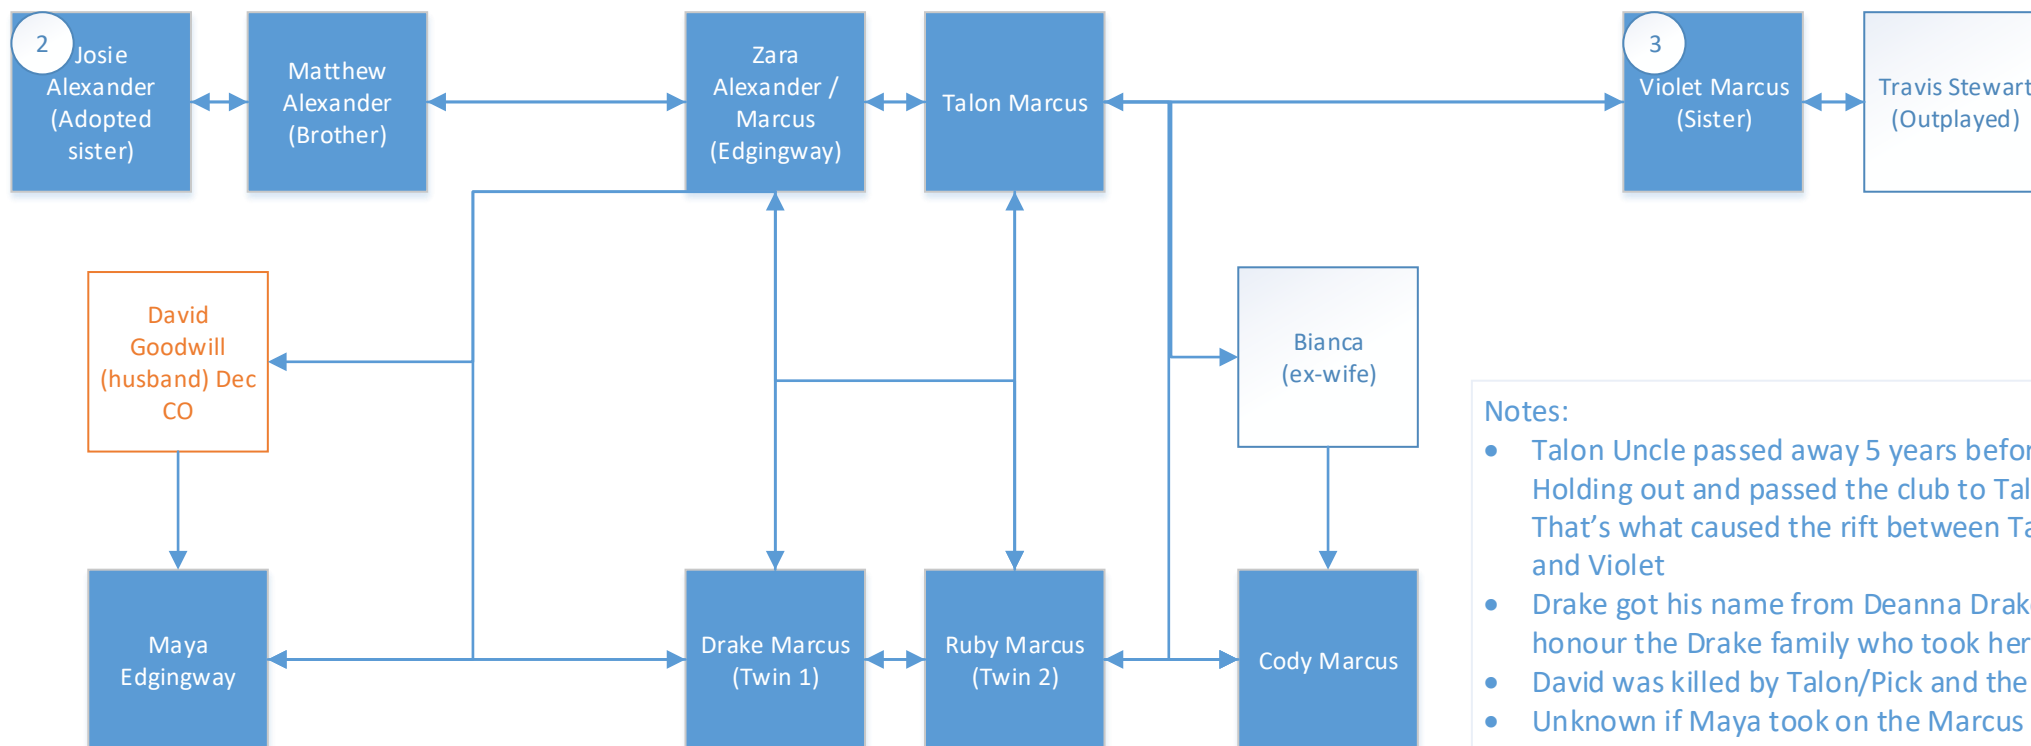

Alexander Family Tree

Notes:

- Richard Alexander passed away from a heart attack in The Secrets Out
- Zara is pregnant and is assumed to have given birth before Down and Out as Aelia is a few months older than Koda
- It is not said if Julian and Mattie are ever married and what surname they have taken and provided to Aelia

	Spouse & immediate family
	Extended family incl their spouse / ex-spouse
	Deceased

1	Refer to the Marcus Family Tree
2	Refer to Josie's Family Tree

Marcus Family Tree

Notes:

- Talon Uncle passed away 5 years before Holding out and passed the club to Talon. That's what caused the rift between Talon and Violet
- Drake got his name from Deanna Drake. To honour the Drake family who took her in
- David was killed by Talon/Pick and the club
- Unknown if Maya took on the Marcus surname or if her surname was changed from Edgingway

Josie's Family Tree

Notes:

- Opened a Bar in XX
- Married in XX
- Twin born after Fallout (names in epilogue)
- Eli and Caden changed their surnames to Alexander
- Mrs Adams was killed by Cameron and his father

■	Spouse & immediate family
	Extended family incl their spouse / ex-spouse
	Deceased

0	Refer to Alexander Family Tree
1	Refer to the Marcus Family Tree

Drake & Daniels Family Tree

Notes:

- Grady killed Jason in Deanna's house
- Mr & Mrs Drake were killed by Jason
- Kathy died of a drug overdose in her home
- Swan was 2 when her mother died
- Oscar the dog is a breed similar to a Pomeranian
- Swan didn't speak much until Deanna took her to the doctor