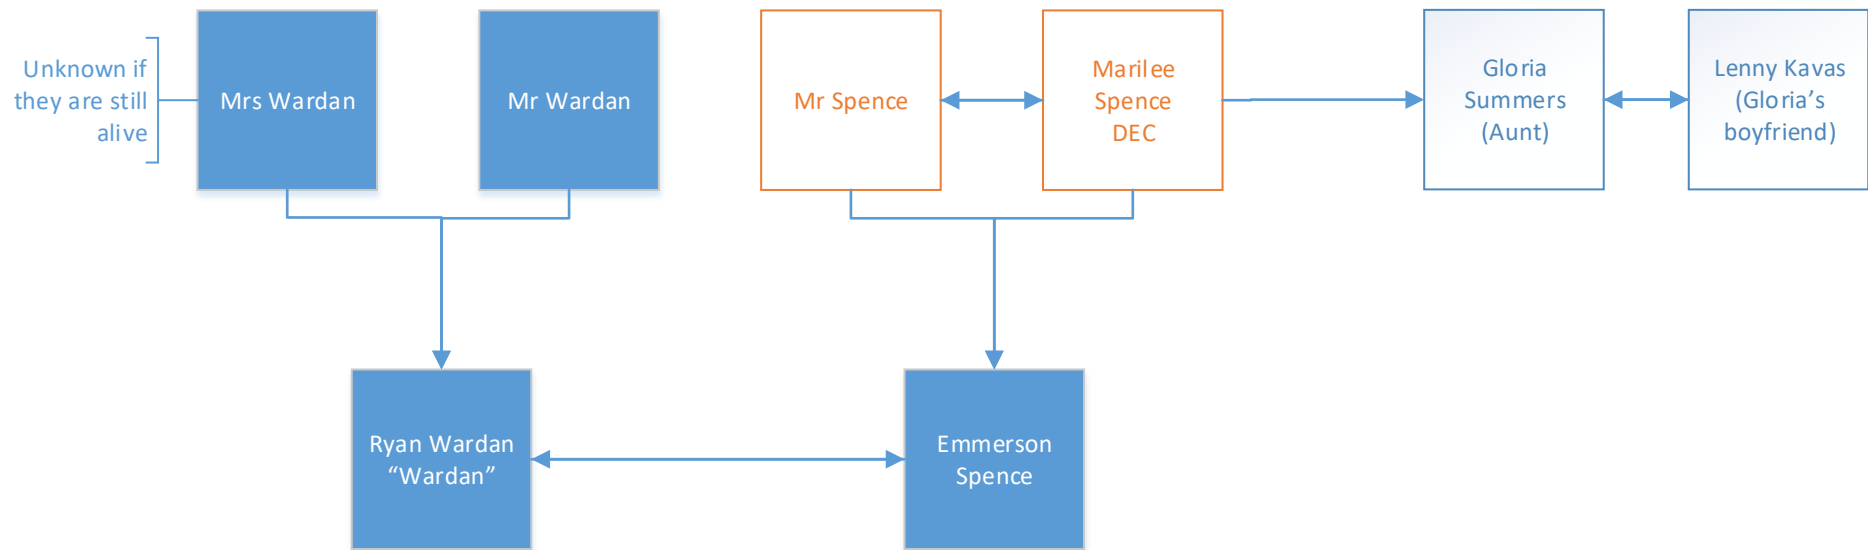

Josie's Family Tree

Notes:

- Opened a Bar in XX
- Married in XX
- Twin born after Fallout (names in epilogue)
- Eli and Caden changed their surnames to Alexander
- Mrs Adams was killed by Cameron and his father

■	Spouse & immediate family
□	Extended family incl their spouse / ex-spouse
□	Deceased

0	Refer to Alexander Family Tree
1	Refer to the Marcus Family Tree

Stewart (& PI) Family Tree

Notes:

- Izzy's mum threatens her while at Kindergarten and previously stabbed Travis with a knife
- Izzy doesn't have contact with her mum as she is unstable
- Travis and Vi met in University
- Business partner Link has taken over Travis's business

Warden & Spence Family Tree

Notes:

- Emmerson's mother passed away when she was 2
- Emmerson's father passed away when she was 17, he was 60 years old
- Gloria is Marilee's sister
- Gloria and Lenny were going to keep Emmerson in the basement until she received her inheritance

■	Spouse & immediate family
	Extended family incl their spouse / ex-spouse
	Deceased

0	Refer to Alexander Family Tree
1	Refer to the Marcus Family Tree

Drake & Daniels Family Tree

Notes:

- Grady killed Jason in Deanna's house
- Mr & Mrs Drake were killed by Jason
- Kathy died of a drug overdose in her home
- Swan was 2 when her mother died
- Oscar the dog is a breed similar to a Pomeranian
- Swan didn't speak much until Deanna took her to the doctor