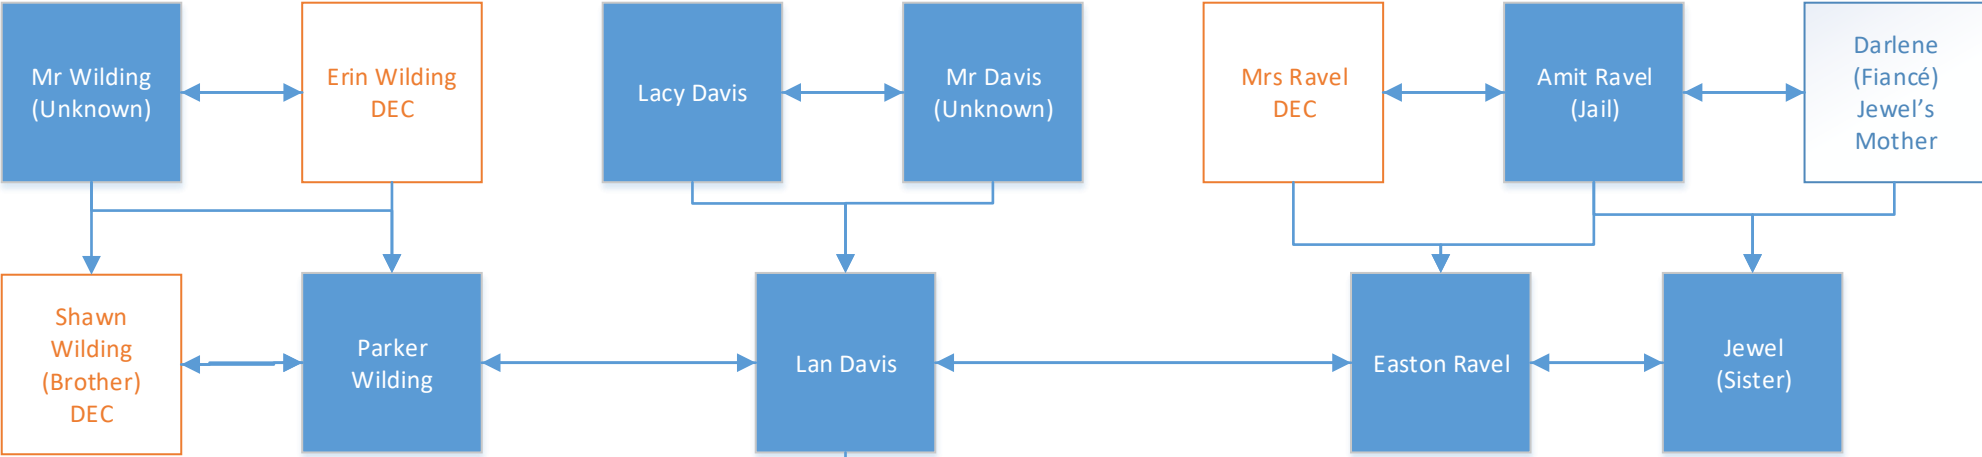

Josie's Family Tree

Notes:

- Opened a Bar in XX
- Married in XX
- Twin born after Fallout (names in epilogue)
- Eli and Caden changed their surnames to Alexander
- Mrs Adams was killed by Cameron and his father

	Spouse & immediate family
	Extended family incl their spouse / ex-spouse
	Deceased

0	TBC
0	TBC

Kaidion Family Tree

Notes:

- Jenny is killed in Hiding Out after Slit and Handle betrayed the club and was working with Baxter
- Ashley Kent is killed by Jimmy Vandlove when she was 15
- Della named her baby after her sister

	Spouse & immediate family
	Extended family incl their spouse /ex-spouse
	Deceased

0	TBC
0	TBC

Lan / Easton / Parker Family Tree

- Notes:
- Shawn died 18 years ago – his mother killed him
 - Parker killed his mother, but it was ruled a suicide
 - Amit Ravel tried to marry his son off to gain business deals