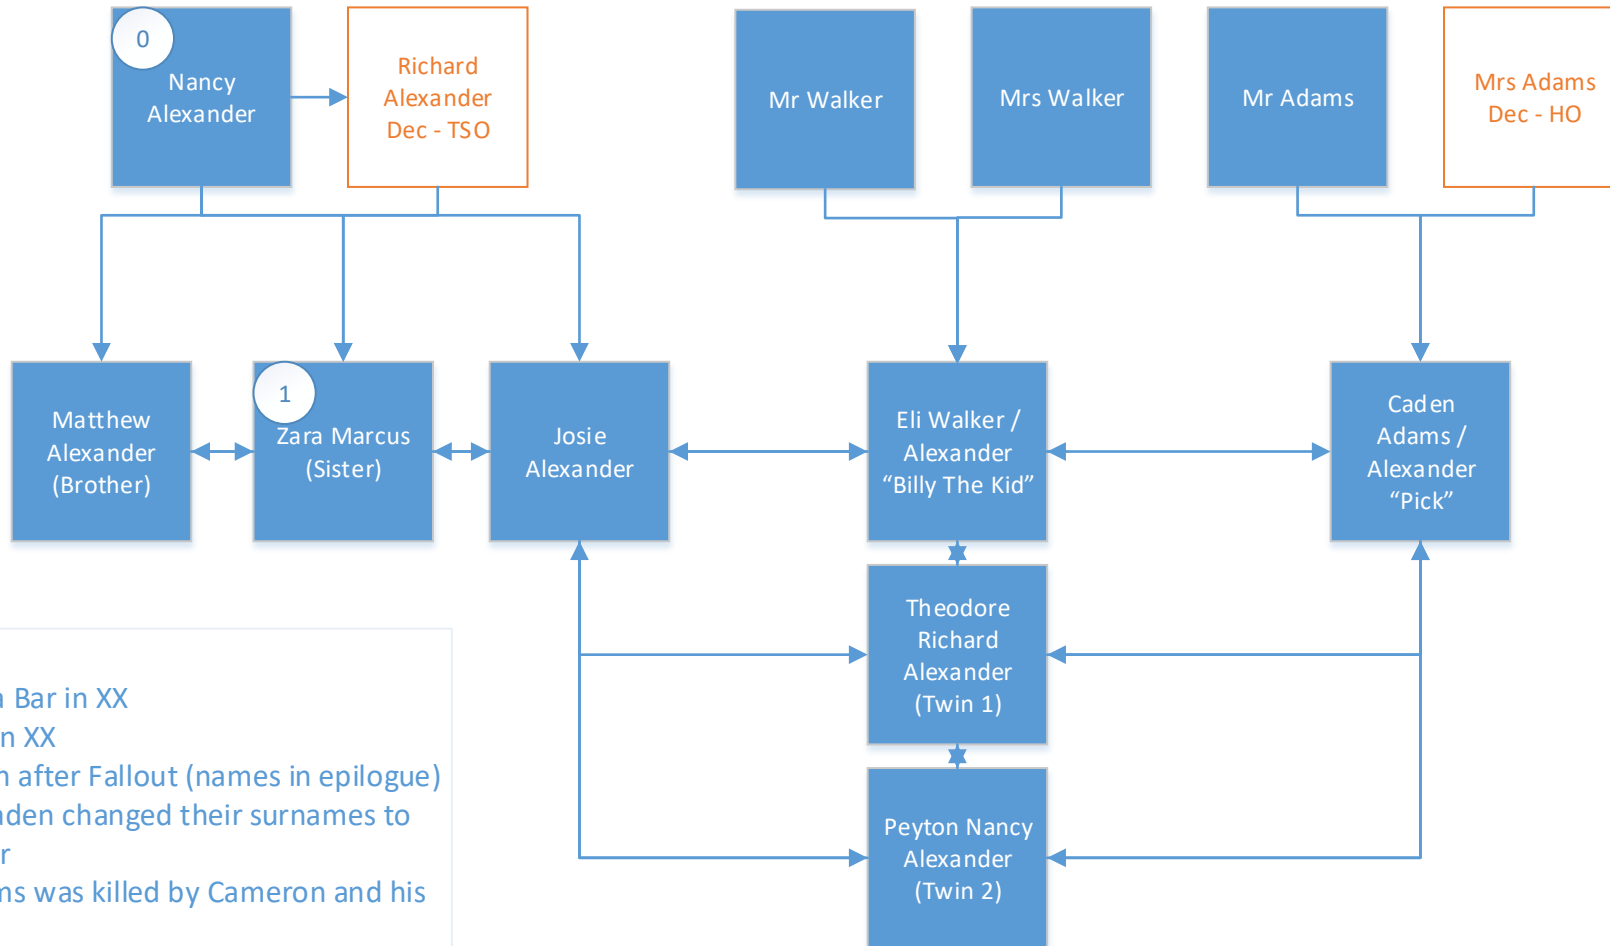

Alexander Family Tree

Notes:

- Richard Alexander passed away from a heart attack in The Secrets Out
- Zara is pregnant and is assumed to have given birth before Down and Out as Aelia is a few months older than Koda
- It is not said if Julian and Mattie are ever married and what surname they have taken and provided to Aelia

	Spouse & immediate family
	Extended family incl their spouse / ex-spouse
	Deceased

1	Refer to the Marcus Family Tree
2	Refer to Josie's Family Tree

Marcus Family Tree

Notes:

- Talon Uncle passed away 5 years before Holding out and passed the club to Talon. That's what caused the rift between Talon and Violet
- Drake got his name from Deanna Drake. To honour the Drake family who took her in
- David was killed by Talon/Pick and the club
- Unknown if Maya took on the Marcus surname or if her surname was changed from Edgingway

Josie's Family Tree

Notes:

- Opened a Bar in XX
- Married in XX
- Twin born after Fallout (names in epilogue)
- Eli and Caden changed their surnames to Alexander
- Mrs Adams was killed by Cameron and his father

■	Spouse & immediate family
	Extended family incl their spouse / ex-spouse
	Deceased

0	Refer to Alexander Family Tree
1	Refer to the Marcus Family Tree

Drake & Daniels Family Tree

Notes:

- Grady killed Jason in Deanna's house
- Mr & Mrs Drake were killed by Jason
- Kathy died of a drug overdose in her home
- Swan was 2 when her mother died
- Oscar the dog is a breed similar to a Pomeranian
- Swan didn't speak much until Deanna took her to the doctor