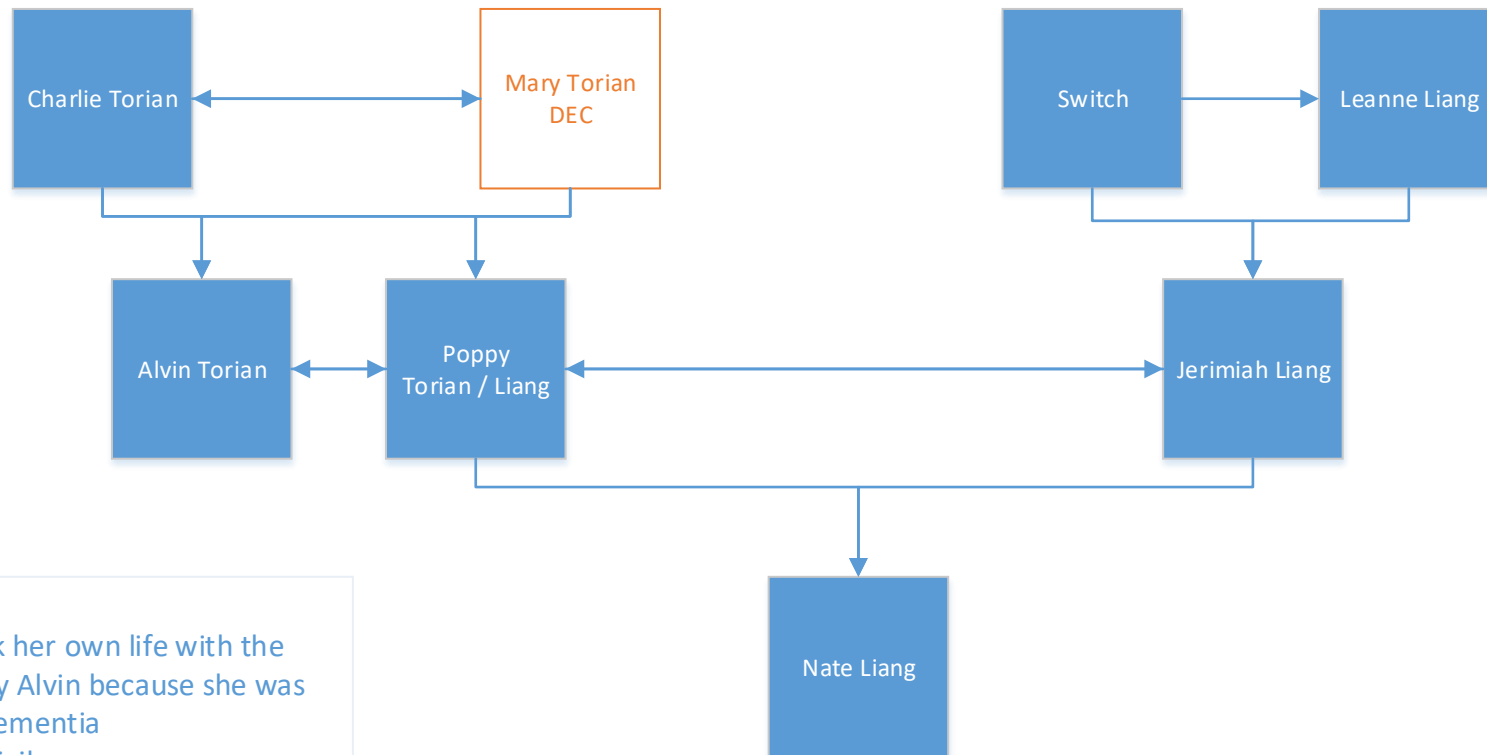

	Spouse & immediate family
	Extended family incl their spouse /ex-spouse
	Deceased

0	TBC
0	TBC

Lan / Easton / Parker Family Tree

- Notes:
- Shawn died 18 years ago – his mother killed him
 - Parker killed his mother, but it was ruled a suicide
 - Amit Ravel tried to marry his son off to gain business deals

- Spouse & immediate family
- Extended family incl their spouse / ex-spouse
- Deceased

- 6 Refer to Stoke & Black Family Tree
- 0 TBC

Maddox & Conger Family Tree

Notes:

- Stacey was hired by Frank Conger to trick Knife into getting her pregnant to create an heir for his business
- Beast loses his hearing due to a motorcycle accident in Sydney (Walking Out)

	Spouse & immediate family
	Extended family incl their spouse / ex-spouse
	Deceased

0	TBC
0	TBC

Liang & Torian Family Tree

Notes:

- Mary Torian took her own life with the drugs supplied by Alvin because she was suffering from Dementia
- Switch is now in jail
- Alvin is a drug addict and was kicked out of Hawks after he said stuff to Knife and Beast after he saw them kiss
- Poppy was sexually assaulted by Switch