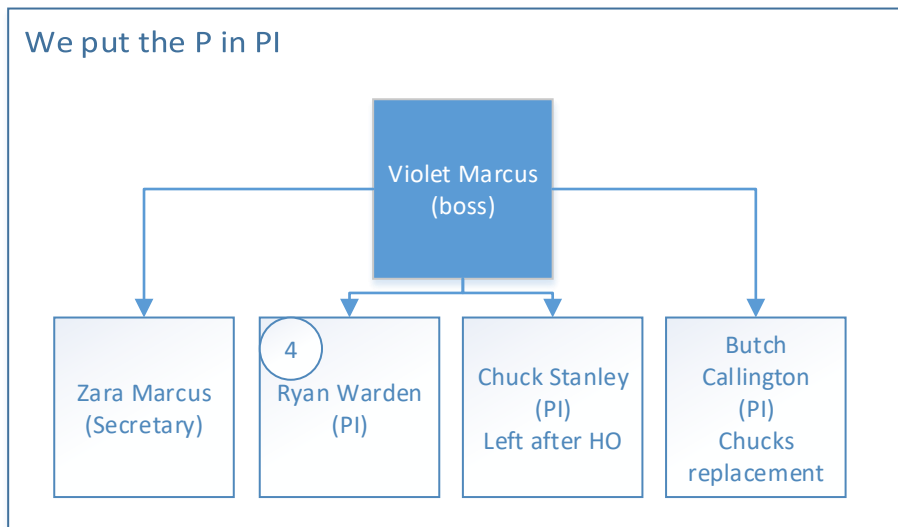

Josie's Family Tree

Notes:

- Opened a Bar in XX
- Married in XX
- Twin born after Fallout (names in epilogue)
- Eli and Caden changed their surnames to Alexander
- Mrs Adams was killed by Cameron and his father

■	Spouse & immediate family
□	Extended family incl their spouse / ex-spouse
□	Deceased

0	Refer to Alexander Family Tree
1	Refer to the Marcus Family Tree

Stewart (& PI) Family Tree

Notes:

- Izzy's mum threatens her while at Kindergarten and previously stabbed Travis with a knife
- Izzy doesn't have contact with her mum as she is unstable
- Travis and Vi met in University
- Business partner Link has taken over Travis's business

Warden & Spence Family Tree

Notes:

- Emmerson's mother passed away when she was 2
- Emmerson's father passed away when she was 17, he was 60 years old
- Gloria is Marilee's sister
- Gloria and Lenny were going to keep Emmerson in the basement until she received her inheritance