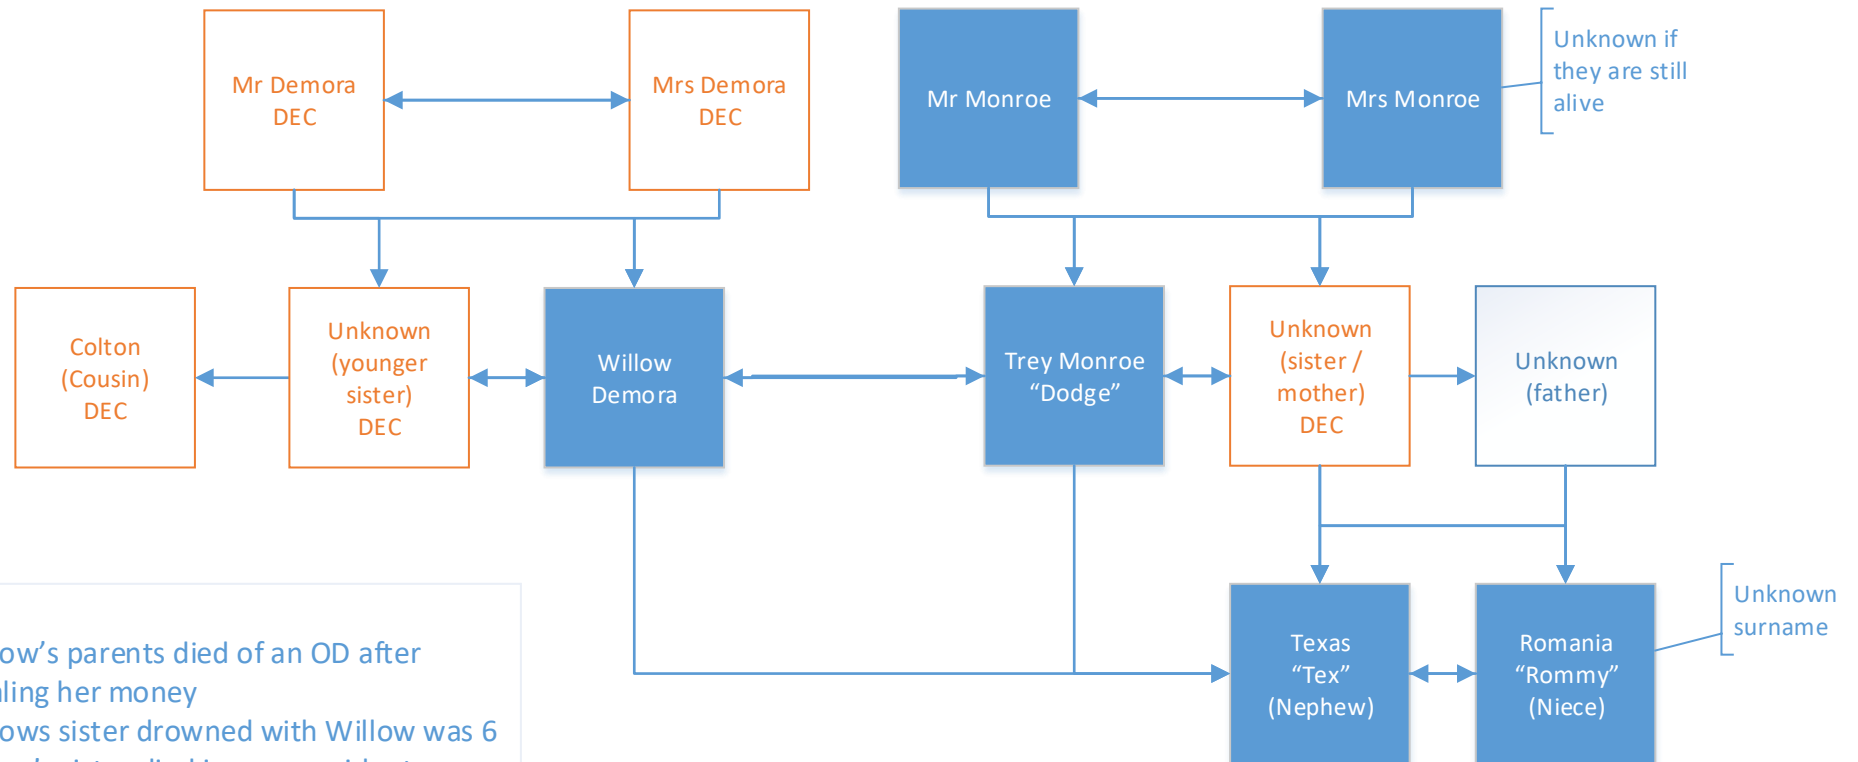

Josie's Family Tree

Notes:

- Opened a Bar in XX
- Married in XX
- Twin born after Fallout (names in epilogue)
- Eli and Caden changed their surnames to Alexander
- Mrs Adams was killed by Cameron and his father

■	Spouse & immediate family
	Extended family incl their spouse / ex-spouse
	Deceased

0	Refer to Alexander Family Tree
1	Refer to the Marcus Family Tree

Drake & Daniels Family Tree

Notes:

- Grady killed Jason in Deanna's house
- Mr & Mrs Drake were killed by Jason
- Kathy died of a drug overdose in her home
- Swan was 2 when her mother died
- Oscar the dog is a breed similar to a Pomeranian
- Swan didn't speak much until Deanna took her to the doctor

	Spouse & immediate family
	Extended family incl their spouse / ex-spouse
	Deceased

0	TBC
0	TBC

Skies Family Tree

Notes:

- Mr & Mrs James was killed in a fire set by Amy and her friends to get money
- Amy kept Clary blind so she would be dependent on her to gain her inheritance
- Need to confirm Son's name as different in 2 books
- Mr Skies in jail for trying to kill Jenny while pregnant with Jason
- Jason is "slower" due to being deprived of oxygen when his father assaulted his mother while pregnant with him.

	Spouse & immediate family
	Extended family incl their spouse / ex-spouse
	Deceased

0	TBC
0	TBC

Monroe Family Tree

Notes:

- Willow's parents died of an OD after stealing her money
- Willows sister drowned with Willow was 6
- Dodge's sister died in a car accident
- Colton was killed by Dodge for selling Willow
- Tex and Rommy moved from Sydney to Melbourne after their mum was killed